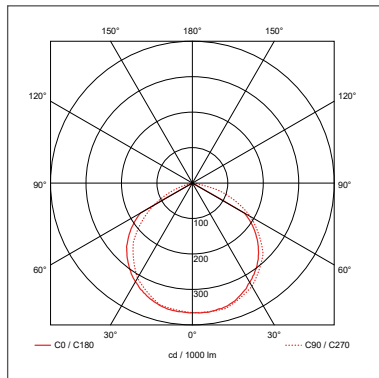

PATHFINDER

Technical Specification

Product Code: OV10150BKCW

Description: 50W LED Floodlight IP65 CW Black

General Information

Dimensions (mm)	201 (W) x 37 (D) x 227 (H)
Materials	Body: Powdercoated Aluminium; Diffuser: Prismatic Glass
Finish	Black (RAL 9004)
Product Weight (Kg)	0.97
Ingress Protection	IP65
Impact Rating (IK)	06
Warranty (Years)	3

Supply & Power Information

Input Voltage & Frequency (V~ / Hz)	220-240 50/60
Safety Class	I
Circuit Wattage (W)	50
Input Current (mA)	46
Inrush Current/Time	0.352A (80µs)
Power Factor	0.9
Operating Temperature (°C)	-20 to +45
Critical Temperature (°C)	+70
Input Mains Cable	3 x 1mm ² H05RN-F (1 Metre)

Luminaire Output

Colour Temperature (K)	4000
Colour Render Index (CRI)	>80
Typical Luminous Flux (lm)	4000
Efficacy (lm/W)	80
Beam Angle (°)	110
LED Lifetime (L70) (Hours)	30000

Dimming Information

Dimmable	No
----------	----