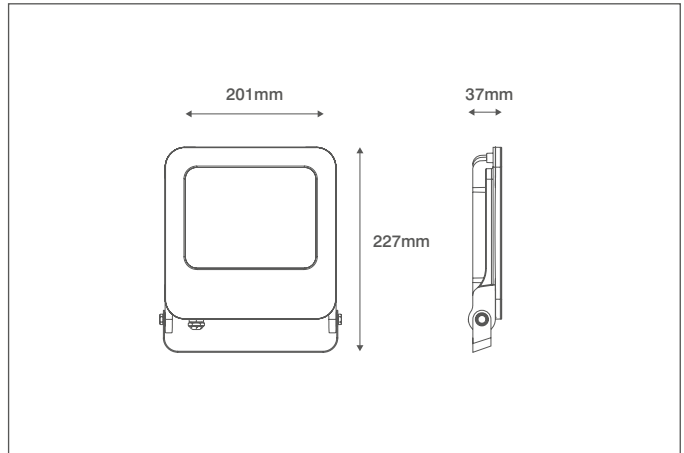

PATHFINDER

Technical Specification

Product Code: OV10150BKCW

Description: 50W LED Floodlight IP65 CW Black

General Information

Dimensions (mm)	201 (W) x 37 (D) x 227 (H)
Materials	Body: Powdercoated Aluminium; Diffuser: Prismatic Glass
Finish	Black (RAL 9004)
Product Weight (Kg)	0.97
Ingress Protection	IP65
Impact Rating (IK)	06
Warranty (Years)	3

Supply & Power Information

Input Voltage & Frequency (V~ / Hz)	220-240 50/60
Safety Class	I
Circuit Wattage (W)	50
Input Current (mA)	46
Inrush Current/Time	0.352A (80µs)
Power Factor	0.9
Operating Temperature (°C)	-20 to +45
Critical Temperature (°C)	+70
Input Mains Cable	3 x 1mm ² H05RN-F (1 Metre)

Luminaire Output

Colour Temperature (K)	4000
Colour Render Index (CRI)	>80
Typical Luminous Flux (lm)	4000
Efficacy (lm/W)	80
Beam Angle (°)	110
LED Lifetime (L70) (Hours)	30000

Dimming Information

Dimmable	No
----------	----